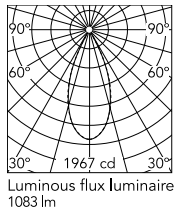

Physical

Colour	White
Orientation	Fixed
Net weight (kg)	0.51
Package height (mm)	150
Package width (mm)	135
Package length (mm)	180
IP internal	66
IP external	66

Download

[Mounting instructions](#)  ZIP

Photometric Files

[LDT / IES](#)  ZIP

Technical Drawings

[2D](#)  ZIP

[3D](#)  ZIP

Schematic light drawing

Beam Angle: 43°

h(m)	E(lx)	D(m)
1	1967	0.79
2	492	1.57
3	219	2.36
4	123	3.14
5	79	3.93

Luminous flux Luminaire
1083 lm

Photometric

Lighting type	Direct
Light distribution	Symmetric
CCT (K)	4000
CRI>	80
Beam angle C0-180 (°)	43
Beam angle C90-270 (°)	43
Extreme cut off	No

Electrical

Insulation class	II
Frequency (Hz)	50/60
Main voltage (Vac)	220-240
Power supply	Remote included
Dimmable	No
Power supply type	Non Dimmable
Dimming interface	Not Dimmable
Emergency	No