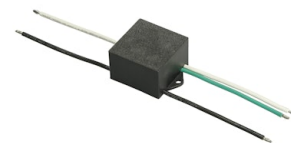

FLOS

FA53601101 White

Leila 1 White Painted Frame

Designed by FLOS Outdoor, 2013

LED source included. Electrical power supply 220-240V ON/OFF: remote kit with a 400mm cable section with watertight threaded M12 connector on the luminaire and a 250mm cable section for connection on the mains. This needs to be housed in the junction box for masonry ceilings (it needs to be ordered separately) or set next to the luminaire in case of plasterboard false ceilings. Dimmable version available upon request.

Dimmable version on request

Accessories & Power Supply

REQUIRED
Accessory

FA196

Box for Ceiling Recessed
Installation Leila 1

OPTIONAL
Accessory

F990C00A000

2 way terminal block 4 poles IP68
H2O stop. (ø5,5÷12mm cable)

OPTIONAL
Accessory

F990C010000

3/4 way terminal block 4 poles
IP68 H2O stop. (ø5,5÷12mm
cable)

OPTIONAL
Accessory

F990E00A000

S.P.D. (SURGE PROTECTION
DEVICE)