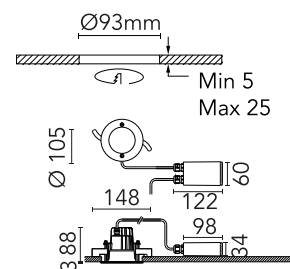

FLOS

FA53601101 White

Leila 1 White Painted Frame

Designed by FLOS Outdoor, 2013

LED source included. Electrical power supply 220-240V ON/OFF: remote kit with a 400mm cable section with watertight threaded M12 connector on the luminaire and a 250mm cable section for connection on the mains. This needs to be housed in the junction box for masonry ceilings (it needs to be ordered separately) or set next to the luminaire in case of plasterboard false ceilings. Dimmable version available upon request.

Physical

Colour	White
Orientation	Fixed
Net weight (kg)	0.51
Package height (mm)	150
Package width (mm)	135
Package length (mm)	180
IP internal	66
IP external	66

Download

[Mounting instructions](#)  ZIP

Photometric Files

[LDT / IES](#)  ZIP

Technical Drawings

[2D](#)  ZIP

[3D](#)  ZIP

Schematic light drawing

Beam Angle: 43°

h(m)	E(lx)	D(m)
1	1967	0.79
2	492	1.57
3	219	2.36
4	123	3.14
5	79	3.93

Luminous flux Luminaire
1083 lm

OPTIONAL
Accessory

F990C010000

3/4 way terminal block 4 poles
IP68 H2O stop. (ø5,5÷12mm
cable)

OPTIONAL
Accessory

F990E00A000

S.P.D. (SURGE PROTECTION
DEVICE)