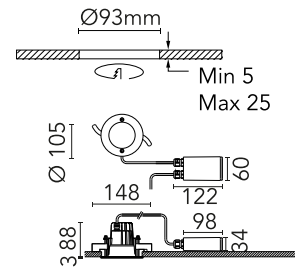

FLOS

FA53600901 White

Leila 1 White Painted Frame

Designed by FLOS Outdoor, 2013

LED source included. Electrical power supply 220-240V ON/OFF: remote kit with a 400mm cable section with watertight threaded M12 connector on the luminaire and a 250mm cable section for connection on the mains. This needs to be housed in the junction box for masonry ceilings (it needs to be ordered separately) or set next to the luminaire in case of plasterboard false ceilings. Dimmable version available upon request.

Physical

Colour	White
Orientation	Fixed
Net weight (kg)	0.51
Package height (mm)	150
Package width (mm)	135
Package length (mm)	180
IP internal	66
IP external	66

Download

[Mounting instructions](#)  ZIP

Photometric Files

[LDT / IES](#)  ZIP

Technical Drawings

[2D](#)  ZIP

[3D](#)  ZIP

Schematic light drawing

Beam Angle: 19°

h(m)	E(lx)	D(m)
1	4309	0.34
2	1077	0.67
3	479	1.01
4	269	1.35
5	172	1.68

Luminous flux luminaire
895 lm

OPTIONAL
Accessory

F990C010000

3/4 way terminal block 4 poles
IP68 H2O stop. (ø5,5÷12mm
cable)

OPTIONAL
Accessory

F990E00A000

S.P.D. (SURGE PROTECTION
DEVICE)