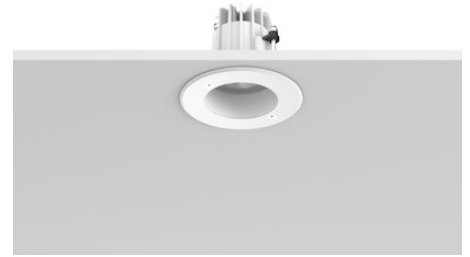

FLOS

FA53600901 White

Leila 1 White Painted Frame

Designed by FLOS Outdoor, 2013

LED source included. Electrical power supply 220-240V ON/OFF: remote kit with a 400mm cable section with watertight threaded M12 connector on the luminaire and a 250mm cable section for connection on the mains. This needs to be housed in the junction box for masonry ceilings (it needs to be ordered separately) or set next to the luminaire in case of plasterboard false ceilings. Dimmable version available upon request.

Are you a professional and your project needs consulting and support?

[BOOK AN APPOINTMENT](#)

Main specifications

EAN	8054793674292
Mounting	Ceiling recessed
Light source type	LED
Light sources included	Yes
LED type	LED array
Number of lamps	1
System power (W)	12
Source flux (lm)	1229
Lumen Output (lm)	895

Physical

Colour	White
Orientation	Fixed
Net weight (kg)	0.51
Package height (mm)	150
Package width (mm)	135
Package length (mm)	180
IP internal	66
IP external	66

Download

[Mounting instructions](#)  ZIP

Photometric Files