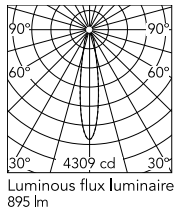

Physical

Colour	White
Orientation	Fixed
Net weight (kg)	0.51
Package height (mm)	150
Package width (mm)	135
Package length (mm)	180
IP internal	66
IP external	66

Download

[Mounting instructions](#)  ZIP

Photometric Files

[LDT / IES](#)  ZIP

Technical Drawings

[2D](#)  ZIP

[3D](#)  ZIP

Schematic light drawing

Beam Angle: 19°

h(m)	E(lx)	D(m)
1	4309	0.34
2	1077	0.67
3	479	1.01
4	269	1.35
5	172	1.68

Luminous flux luminaire
895 lm

Photometric

Lighting type	Direct
Light distribution	Symmetric
CCT (K)	3000
CRI>	80
Beam angle C0-180 (°)	19
Beam angle C90-270 (°)	19
Extreme cut off	No

Electrical

Insulation class	II
Frequency (Hz)	50/60
Main voltage (Vac)	220-240
Power supply	Remote included
Dimmable	No
Power supply type	Non Dimmable
Dimming interface	Not Dimmable
Emergency	No