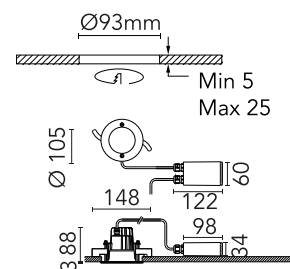

## Leila 1 White Painted Frame

Designed by FLOS Outdoor, 2013

LED source included. Electrical power supply 220-240V ON/OFF: remote kit with a 400mm cable section with watertight threaded M12 connector on the luminaire and a 250mm cable section for connection on the mains. This needs to be housed in the junction box for masonry ceilings (it needs to be ordered separately) or set next to the luminaire in case of plasterboard false ceilings. Dimmable version available upon request.

### Physical

Colour	White
Orientation	Fixed
Net weight (kg)	0.51
Package height (mm)	150
Package width (mm)	135
Package length (mm)	180
IP internal	66
IP external	66

## Photometric

Lighting type	Direct
Light distribution	Symmetric
CCT (K)	4000
CRI>	80
Beam angle C0-180 (°)	19
Beam angle C90-270 (°)	19
Extreme cut off	No