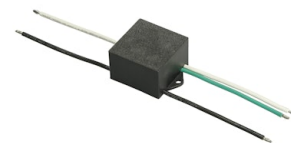

# FLOS

FA53600656 Matte Stainless Steel

## Leila 1 Stainless Steel Frame

Designed by FLOS Outdoor, 2013

LED source included. Electrical power supply 220-240V ON/OFF: remote kit with a 400mm cable section with watertight threaded M12 connector on the luminaire and a 250mm cable section for connection on the mains. This needs to be housed in the junction box for masonry ceilings (it needs to be ordered separately) or set next to the luminaire in case of plasterboard false ceilings. Dimmable version available upon request.

## Accessories & Power Supply

REQUIRED  
Accessory

FA196

Box for Ceiling Recessed  
Installation Leila 1

OPTIONAL  
Accessory

F990C00A000

2 way terminal block 4 poles IP68  
H2O stop. (ø5,5÷12mm cable)

OPTIONAL  
Accessory

F990C010000

3/4 way terminal block 4 poles  
IP68 H2O stop. (ø5,5÷12mm  
cable)

OPTIONAL  
Accessory

F990E00A000

S.P.D. (SURGE PROTECTION  
DEVICE)