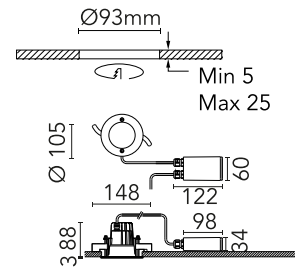

## Leila 1 Stainless Steel Frame

Designed by FLOS Outdoor, 2013

LED source included. Electrical power supply 220-240V ON/OFF: remote kit with a 400mm cable section with watertight threaded M12 connector on the luminaire and a 250mm cable section for connection on the mains. This needs to be housed in the junction box for masonry ceilings (it needs to be ordered separately) or set next to the luminaire in case of plasterboard false ceilings. Dimmable version available upon request.

### Physical

Colour	Matte Stainless Steel
Orientation	Fixed
Net weight (kg)	0.51
Package height (mm)	150
Package width (mm)	135
Package length (mm)	180
IP internal	66
IP external	66