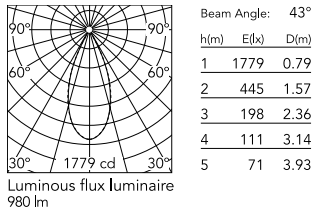

### Physical

Colour	Matte Stainless Steel
Orientation	Fixed
Net weight (kg)	0.51
Package height (mm)	150
Package width (mm)	135
Package length (mm)	180
IP internal	66
IP external	66

### Photometric Files

[LDT / IES](#)  ZIP

### Technical Drawings

[2D](#)  ZIP

[3D](#)  ZIP

## Schematic light drawing