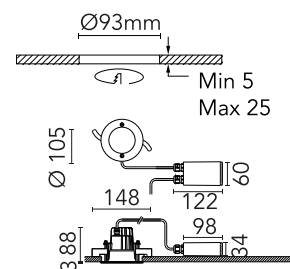

## Leila 1 Stainless Steel Frame

Designed by FLOS Outdoor, 2013

LED source included. Electrical power supply 220-240V ON/OFF: remote kit with a 400mm cable section with watertight threaded M12 connector on the luminaire and a 250mm cable section for connection on the mains. This needs to be housed in the junction box for masonry ceilings (it needs to be ordered separately) or set next to the luminaire in case of plasterboard false ceilings. Dimmable version available upon request.

### Physical

Colour	Matte Stainless Steel
Orientation	Fixed
Net weight (kg)	0.51
Package height (mm)	150
Package width (mm)	135
Package length (mm)	180
IP internal	66
IP external	66