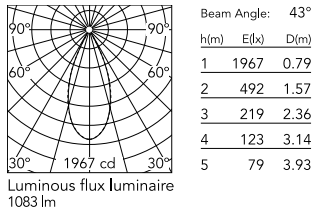

Schematic light drawing

Photometric

Lighting type	Direct
Light distribution	Symmetric
CCT (K)	4000
CRI>	80
Beam angle C0-180 (°)	43
Beam angle C90-270 (°)	43
Extreme cut off	No

Electrical

Insulation class	II
Frequency (Hz)	50/60
Main voltage (Vac)	220-240
Power supply	Remote included
Dimmable	No
Power supply type	Non Dimmable
Dimming interface	Not Dimmable
Emergency	No

Ecodesign and Energy Labelling

This product contains a light source of energy efficiency class E

Non-replaceable light source

Replaceable control gear by an end-user

Notes

Please check with your referent person in our Front Office if a code modification is needed to meet the required certification compliance!
Dimmable version on request