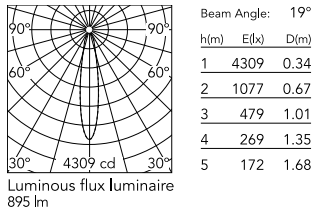

### Physical

Colour	Matte Stainless Steel
Orientation	Fixed
Net weight (kg)	0.51
Package height (mm)	150
Package width (mm)	135
Package length (mm)	180
IP internal	66
IP external	66

### Photometric Files

[LDT / IES](#)  ZIP

### Technical Drawings

[2D](#)  ZIP

[3D](#)  ZIP

## Schematic light drawing