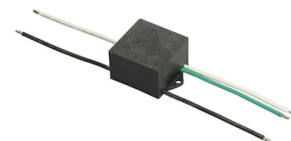

# FLOS

FA53600356 Matte Stainless Steel

## Leila 1 Stainless Steel Frame

Designed by FLOS Outdoor, 2013

LED source included. Electrical power supply 220-240V ON/OFF: remote kit with a 400mm cable section with watertight threaded M12 connector on the luminaire and a 250mm cable section for connection on the mains. This needs to be housed in the junction box for masonry ceilings (it needs to be ordered separately) or set next to the luminaire in case of plasterboard false ceilings. Dimmable version available upon request.

## Accessories & Power Supply

REQUIRED  
Accessory

FA196

Box for Ceiling Recessed  
Installation Leila 1

OPTIONAL  
Accessory

F990C00A000

2 way terminal block 4 poles IP68  
H2O stop. (ø5,5÷12mm cable)

OPTIONAL  
Accessory

F990C010000

3/4 way terminal block 4 poles  
IP68 H2O stop. (ø5,5÷12mm  
cable)

OPTIONAL  
Accessory

F990E00A000

S.P.D. (SURGE PROTECTION  
DEVICE)