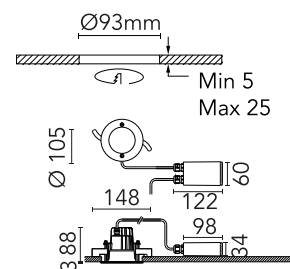

FLOS

FA53600256 Matte Stainless Steel

Leila 1 Stainless Steel Frame

Designed by FLOS Outdoor, 2013

LED source included. Electrical power supply 220-240V ON/OFF: remote kit with a 400mm cable section with watertight threaded M12 connector on the luminaire and a 250mm cable section for connection on the mains. This needs to be housed in the junction box for masonry ceilings (it needs to be ordered separately) or set next to the luminaire in case of plasterboard false ceilings. Dimmable version available upon request.

Physical

Colour	Matte Stainless Steel
Orientation	Fixed
Net weight (kg)	0.51
Package height (mm)	150
Package width (mm)	135
Package length (mm)	180
IP internal	66
IP external	66

Download

[Mounting instructions](#)  ZIP

Photometric Files

[LDT / IES](#)  ZIP

Technical Drawings

[2D](#)  ZIP

[3D](#)  ZIP

Schematic light drawing

Photometric

Lighting type	Direct
Light distribution	Symmetric
CCT (K)	4000
CRI>	80
Beam angle C0-180 (°)	19
Beam angle C90-270 (°)	19
Extreme cut off	No

F990C010000

3/4 way terminal block 4 poles
IP68 H2O stop. (ø5,5÷12mm
cable)

OPTIONAL
Accessory

F990E00A000

S.P.D. (SURGE PROTECTION
DEVICE)