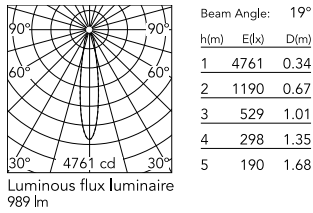

Physical

Colour	Matte Stainless Steel
Orientation	Fixed
Net weight (kg)	0.51
Package height (mm)	150
Package width (mm)	135
Package length (mm)	180
IP internal	66
IP external	66

Download

[Mounting instructions](#)  ZIP

Photometric Files

[LDT / IES](#)  ZIP

Technical Drawings

[2D](#)  ZIP

[3D](#)  ZIP

Schematic light drawing

Photometric

Lighting type	Direct
Light distribution	Symmetric
CCT (K)	4000
CRI>	80
Beam angle C0-180 (°)	19
Beam angle C90-270 (°)	19
Extreme cut off	No