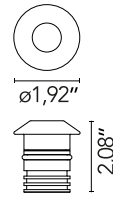

24V remote power supply to be ordered separately. Necessary box for installation, to be ordered separately.

Are you a professional and your project needs consulting and support?

[BOOK AN APPOINTMENT](#)