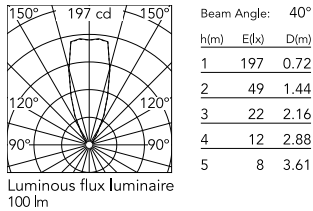

Physical

Color	Matte Stainless Steel
Orientation	Fixed
Net weight (lb)	0.44
Gross weight (lb)	0.49
Package height (in)	5.28
Package width (in)	2.76
Package length (in)	3.27
Package volume (in)	47.54
IP internal	67
IP external	66

Schematic light drawing

Photometric

Lighting type	Direct
Light distribution	Symmetric
CCT (K)	3000
CRI>	80
Beam angle C0-180 (°)	40
Beam angle C90-270 (°)	40

Electrical

Driver	Remote excluded
Dimmable	Yes
Dimming type	Dimmable DALI PWM, Dimmable 1-10 PWM
Dimming interface	Remote Dimmable (Dimmer Not Included)