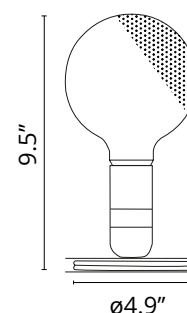

FLOS

FU330275 Orange

Lampadina

Designed by Achille Castiglioni, 1972

LED retrofit - 5W - 241lm - 2700K

Its name means, literally, "bulb," and it's easy to see why with one look at this playful 1972 Achille Castiglioni design. This unique table lamp provides direct and diffused light through a partly sandblasted clear globe. Its base is anodized aluminum and contains the excess power cord. There is an on/off switch on the lamp holder. Inspiration behind the design: Artist Achille Castiglioni had a knack for offering a new perspective on the most humble of objects. Here, the result feels especially "meta" as he plays with the concept of light through a recreation of a light bulb.

Are you a professional and your project needs consulting and support?

[BOOK AN APPOINTMENT](#)

Main specifications

EAN	8059607029039
Mounting	Table
Environments	Indoor dry location
Light Source Type	Bulb
Light sources included	Yes
Lamp category	LED retrofit
Lamp type	G125
Lamp holders	E26
Bulb finish	Semifrosted
Number of lamps	1
Power (W)	5
System flux (lm)	241

Physical

Color	Orange
Length (in)	4.92
Cord color	Black
Cord length (in)	90.551
Net weight (lb)	0.73
Gross weight (lb)	1.61
Package height (in)	5.51
Package width (in)	9.84
Package length (in)	5.71
Package volume (in)	309.7
IP internal	20

Download

Mounting instructions PDF

Photometric Files

LDT / IES LDT

Technical Drawings

2D ZIP

3D ZIP

Ecodesign and Energy Labelling

This product contains a light source of energy efficiency class F