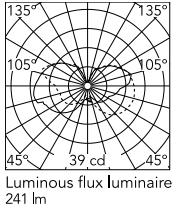

### Physical

Color	Orange
Length (in)	4.92
Cord color	Black
Cord length (in)	90.551
Net weight (lb)	0.73
Gross weight (lb)	1.61
Package height (in)	5.51
Package width (in)	9.84
Package length (in)	5.71
Package volume (in)	309.7
IP internal	20

### Technical Drawings

2D  ZIP

3D  ZIP

## Schematic light drawing