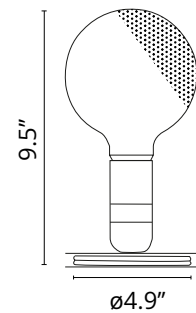

FLOS

■ FU330200 Black

Lampadina

Designed by Achille Castiglioni, 1972

LED retrofit - 2W - 241lm - 2700K

Its name means, literally, "bulb," and it's easy to see why with one look at this playful 1972 Achille Castiglioni design. This unique table lamp provides direct and diffused light through a partly sandblasted clear globe. Its base is anodized aluminum and contains the excess power cord. There is an on/off switch on the lamp holder. Inspiration behind the design: Artist Achille Castiglioni had a knack for offering a new perspective on the most humble of objects. Here, the result feels especially "meta" as he plays with the concept of light through a recreation of a light bulb.

Are you a professional and your project needs consulting and support?

[BOOK AN APPOINTMENT](#)

Main specifications

EAN	8059607029022
Mounting	Table
Environments	Indoor dry location
Light Source Type	Bulb
Light sources included	Yes
Lamp category	LED retrofit
Lamp type	G125
Lamp holders	E26
Bulb finish	Semifrosted
Number of lamps	1
Power (W)	2
System flux (lm)	241

Physical

Color	Black
Length (in)	4.92
Cord color	Black
Cord length (in)	90.551
Net weight (lb)	0.73
Gross weight (lb)	1.61
Package height (in)	9.84
Package width (in)	5.51
Package length (in)	5.71
Package volume (in)	309.7
IP internal	20