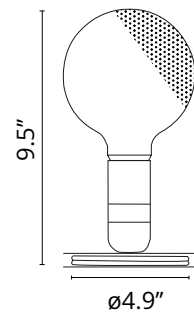

FLOS

 FU329939 Green

Lampadina

Designed by Achille Castiglioni, 1972

LED retrofit - 2W - 241lm - 2700K

Its name means, literally, "bulb," and it's easy to see why with one look at this playful 1972 Achille Castiglioni design. This unique table lamp provides direct and diffused light through a partly sandblasted clear globe. Its base is anodized aluminum and contains the excess power cord. There is an on/off switch on the lamp holder. Inspiration behind the design: Artist Achille Castiglioni had a knack for offering a new perspective on the most humble of objects. Here, the result feels especially "meta" as he plays with the concept of light through a recreation of a light bulb.

Are you a professional and your project needs consulting and support?

[BOOK AN APPOINTMENT](#)

Main specifications

EAN	8059607034217
Mounting	Table
Environments	Indoor dry location
Light Source Type	Bulb
Light sources included	Yes
Lamp category	LED retrofit
Lamp type	G125
Lamp holders	E26
Bulb finish	Semifrosted
Number of lamps	1
Power (W)	2
System flux (lm)	241

Physical

Color	Green
Length (in)	4.92
Cord color	Black
Cord length (in)	90.551
Net weight (lb)	0.77
Gross weight (lb)	1.1
Package height (in)	5.51
Package width (in)	9.84
Package length (in)	5.71
Package volume (in)	309.7
IP internal	20