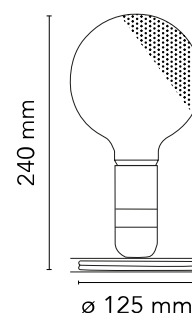

## Lampadina

Designed by Achille Castiglioni, 1972

LED retrofit - 2W - 241lm - 2700K

Table lamp providing direct, diffused light. Anodized aluminum base serves to contain excess power cord. Bakelite lamp-holder, painted to match the switch in the orange and black colors. Clear globe lamp is partially sandblasted to diffuse the light.

### Physical

Colour	Black
Length (mm)	125
Cord colour	Black
Cord length (mm)	2300
Net weight (kg)	0.33
Package height (mm)	250
Package width (mm)	140
Package length (mm)	145
Package volume (m3)	0.01
IP internal	20