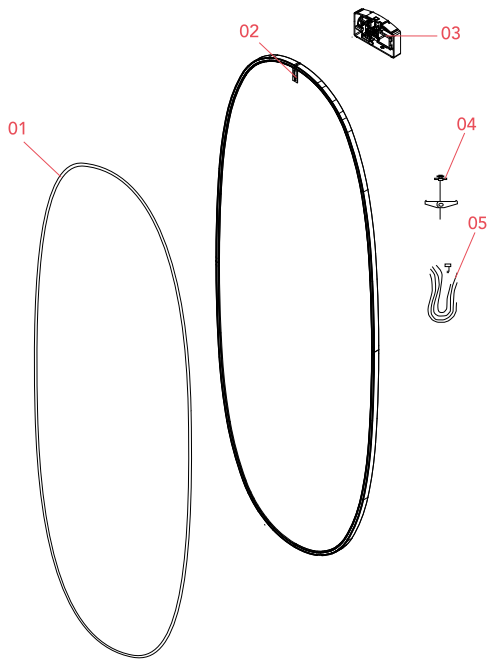

Spare Parts

01.	La Plus Belle Opal silicone diffuser ring	RF3680100
02.	La Plus Belle Anodized gold mirror hook	RF3680244
03.	Assembly Wall Fixing for La Plus Belle Anodized Gold	RFU368044
04.	La Plus Belle Anchor & Hook	RF28619
05.	Cables & Screws Kit for Big & Small Canopy	RF0410200