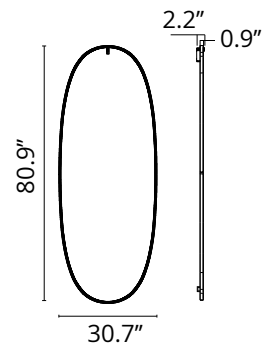

## La Plus Belle

Designed by Philippe Starck, 2019

57W - 2700K

La Plus Belle is a mirror with incorporated light sources. The aluminium frame is available in various finishes (polished gold, polished copper, polished bronze and aluminum, and houses high chromatic rendering led light sources (CRI 95) and an optical opal silicone diffuser. The mirror is made of .24" extra-clear glass, with a layer of safety and aesthetic film to the rear, and it is fixed to the frame by means of a polycarbonate glazing bead. La Plus Belle mirror is hung from the wall by means of a hook with a dual magnet fixing device to keep it in position. It is powered by means of a wall-mounted power supply unit or IEC power cord and connector socket. The optic sensor command fitted to the mirror or remote 0-10/1-10 V - PUSH - DALI control can be used as a dimmer to adjust the light intensity by 10% to 100% in either direction.

### Physical

Color	Anodized Gold
Length (in)	2.2
Net weight (lb)	54.01
Gross weight (lb)	100.53
Package height (in)	5.12
Package width (in)	39.96
Package length (in)	91.14
Package volume (in)	18640.63
IP internal	20