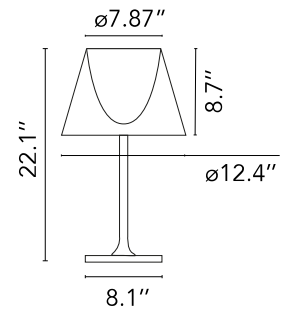

FLOS

FU628400 Grey/Glass

Ktribe Table Lamp

Designed by Philippe Starck, 2007

Halogen - 100W

A member of the Ktribe family of products, this inspiring table light provides diffused light through a transparent diffuser that gracefully moves the eye upward. The base, rod, and diffuser support are die-cast, polished Zamak alloy. It features polished aluminum tubular and an injection-molded, matte black PA (nylon) base cover. The opal inner diffuser is injection-molded PC (polycarbonate). The outer diffuser is transparent or fumèe PMMA (polymethyl methacrylate). Inspiration behind the design: Designer Philippe Starck is known for an ability to create objects that "demand the most from the least," and the Ktribe family of products is no exception to that rule. Streamlined and smart, it pushes boundaries while reflecting his focus on positive reduction and environmental consciousness.

Physical

| | |
|---------------------|------------|
| Color | Grey/Glass |
| Length (in) | 12.4 |
| Cord color | Black |
| Cord length (in) | 64.567 |
| Net weight (lb) | 10.1 |
| Gross weight (lb) | 15.21 |
| Package volume (in) | 7706.11 |
| IP internal | 20 |