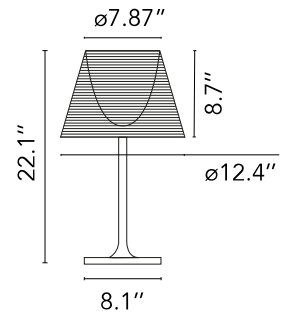

FLOS

 FU627530 Grey/Fumee

Ktribe Table Lamp

Designed by Philippe Starck, 2007

Halogen - 100W

A member of the Ktribe family of products, this inspiring table light provides diffused light through a transparent diffuser that gracefully moves the eye upward. The base, rod, and diffuser support are die-cast, polished Zamak alloy. It features polished aluminum tubular and an injection-molded, matte black PA (nylon) base cover. The opal inner diffuser is injection-molded PC (polycarbonate). The outer diffuser is transparent or fumèe PMMA (polymethyl methacrylate). Inspiration behind the design: Designer Philippe Starck is known for an ability to create objects that "demand the most from the least," and the Ktribe family of products is no exception to that rule. Streamlined and smart, it pushes boundaries while reflecting his focus on positive reduction and environmental consciousness.

Physical

Color	Grey/Fumee
Length (in)	12.4
Cord color	Black
Cord length (in)	64.567
Net weight (lb)	6.9
Gross weight (lb)	10.91
Package volume (in)	5897.36
IP internal	20

Download

[Mounting instructions](#)