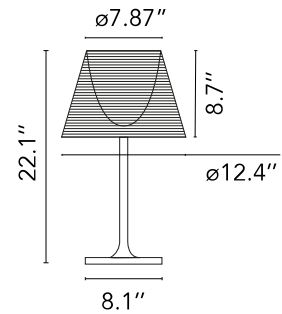

Are you a professional and your project needs consulting and support?

[BOOK AN APPOINTMENT](#)

Main specifications

EAN	8059607011720
Mounting	Table
Environments	Indoor dry location
Light Source Type	Bulb
Light sources included	No
Lamp category	Halogen
Lamp type	T
Lamp holders	E26
Number of lamps	1
Power (W)	100

Physical

Color	Grey/Glass
Length (in)	12.4
Cord color	Black
Cord length (in)	64.567
Net weight (lb)	6.9
Gross weight (lb)	10.91
Package volume (in)	5897.36
IP internal	20

Download

[Mounting instructions](#)