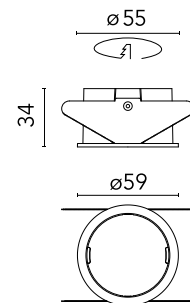

## Installation Frame Trim for Light Shadow Pro Ø 45

Designed by FLOS Architectural, 2022

Installation Frame Trim for Light Shadow Pro Ø 45

Are you a professional and your project needs consulting and support?

### Physical

Colour	White
Trim	Yes
Length (mm)	59
Net weight (kg)	0.02
Package height (mm)	90
Package width (mm)	140
Package length (mm)	105