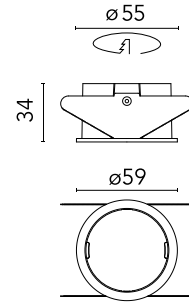

## Installation Frame Trim for Light Shadow Pro Ø 45

Designed by FLOS Architectural, 2022

Installation Frame Trim for Light Shadow Pro Ø 45

Are you a professional and your project needs consulting and support?

### Physical

Colour	Black
Trim	Yes
Length (mm)	59
Net weight (kg)	0.02
Package height (mm)	90
Package width (mm)	140
Package length (mm)	105