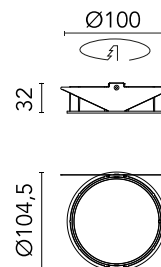

## Installation Frame Trim Ø90

Designed by FLOS Architectural, 2019

Are you a professional and your project needs consulting and support?

[BOOK AN APPOINTMENT](#)

### Physical

Colour	White
Spot diameter (mm)	0