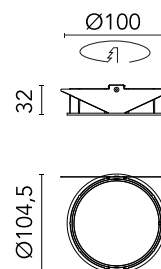

## Installation Frame Trim Ø90

Designed by FLOS Architectural, 2019

Are you a professional and your project needs consulting and support?

[BOOK AN APPOINTMENT](#)

### Physical

Colour	Black
Spot diameter (mm)	0