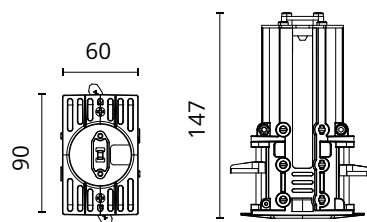

FLOS

08.0757.00 White

Installation Frame No Trim Light Shadow Pro Ø45 Push

Are you a professional and your project needs consulting and support?

[BOOK AN APPOINTMENT](#)

Main specifications

Mounting	Ceiling recessed
Environments	Indoor dry location
Light sources included	No

Physical

Colour	White
Trim	No
Recessed depth (mm)	150
Net weight (kg)	0,17

Download

[Mounting instructions](#)

[↓ PDF](#)

Photometric

Extreme cut off No

Electrical