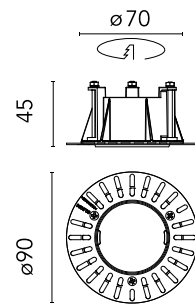

FLOS

08.0361.00 White

Installation Frame No Trim for Light Shadow Pro Ø 45

Designed by FLOS Architectural, 2022

Installation Frame No Trim for Light Shadow Pro Ø 45

Are you a professional and your project needs consulting and support?

[BOOK AN APPOINTMENT](#)

Main specifications

Mounting	Ceiling recessed
Environments	Indoor dry location
Light sources included	No

Physical

Colour	White
Trim	No
Length (mm)	90
Net weight (kg)	0.04
Package height (mm)	90
Package width (mm)	140
Package length (mm)	105