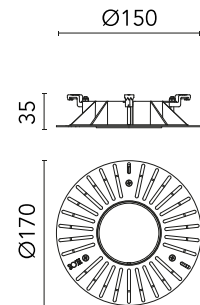

FLOS

08.0167.00 White

Installation Frame No Trim Ø90

Designed by FLOS Architectural, 2019

Are you a professional and your project needs consulting and support?

[BOOK AN APPOINTMENT](#)

Main specifications

Environments	Indoor dry location
Lamp category	LED

Physical

Colour	White
Package volume (m3)	0.01

Download

[Mounting instructions](#)

Photometric

Extreme cut off No

Electrical

Emergency No