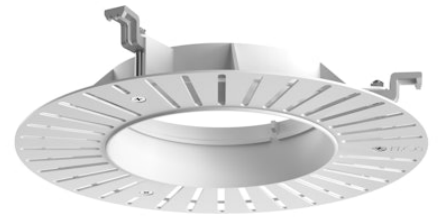

FLOS

08.0167.00 White

Installation Frame No Trim Ø90

Designed by FLOS Architectural, 2019

Are you a professional and your project needs consulting and support?

[BOOK AN APPOINTMENT](#)

Main specifications

Environments	Indoor dry location
Lamp category	LED

Physical

Colour	White
Package volume (m3)	0.01

Download

[Mounting instructions](#)

Photometric

Extreme cut off No

Electrical

Emergency No