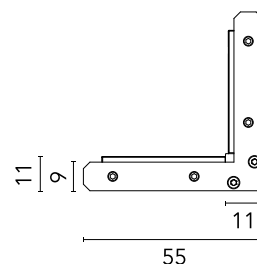

FLOS

06.6032.14 Black

Inner corner. Electrical/mechanical connection

Designed by FLOS Architectural, 2020

Track

Non-feedable. Luminaires cannot be located on corners.

Are you a professional and your project needs consulting and support?

[BOOK AN APPOINTMENT](#)

Main specifications

Mounting	Track
Environments	Indoor dry location
Light sources included	No
Power (W)	120

Physical

Colour	Black
Net weight (kg)	0.04
IP internal	20

Download

[Mounting instructions](#)