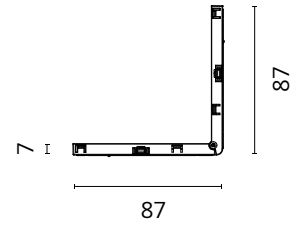

Ceiling/wall - wall/wall inner corner with no feed entry.

Are you a professional and your project needs consulting and support?

[BOOK AN APPOINTMENT](#)

Main specifications

Mounting	Track
Environments	Indoor dry location
Light sources included	No

Physical

Colour	Black
Field cuttable	No
Net weight (kg)	0.02
IP internal	20

Download

[Mounting instructions](#)