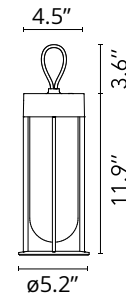

Are you a professional and your project needs consulting and support?

[BOOK AN APPOINTMENT](#)

Main specifications

EAN	8054793318196
Mounting	Portable
Environments	Outdoor wet location
Light Source Type	LED
Light sources included	Yes
LED type	Edge Lighting
Number of lamps	1
System power (W)	2.5
System flux (lm)	115

Physical

Color	Black
Orientation	Fixed
Net weight (lb)	5.14
Gross weight (lb)	5.51
Package height (in)	19.49
Package width (in)	8.07
Package length (in)	7.09
Package volume (in)	1114.66
IP internal	65

Download

[Family spec sheet](#) ZIP

[Mounting instructions](#) ZIP

Photometric Files

[LDT / IES](#) ZIP

Ecodesign and Energy Labelling

This product contains a light source of energy efficiency class F

Replaceable (LED only) light source by a professional

Replaceable control gear by a professional