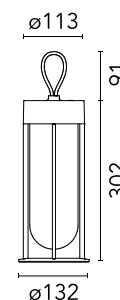

Are you a professional and your project needs consulting and support?

[BOOK AN APPOINTMENT](#)

Main specifications

EAN	8054793317946
Mounting	Portable
Environments	Outdoor wet location
Light source type	LED
Light sources included	Yes
LED type	Edge Lighting
Number of lamps	1
System power (W)	2.5
Source flux (lm)	182
Lumen Output (lm)	115

Physical

Colour	Black
Trim	No
Orientation	Fixed
Net weight (kg)	2.5
Package height (mm)	495
Package width (mm)	200
Package length (mm)	180
Package volume (m3)	0.02
IP internal	65

Download

[Mounting instructions](#)  ZIP