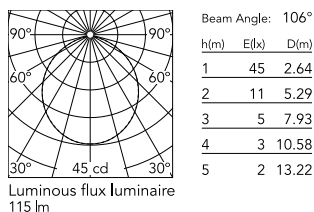

Physical

Colour	Black
Trim	No
Orientation	Fixed
Net weight (kg)	2.5
Package height (mm)	495
Package width (mm)	200
Package length (mm)	180
Package volume (m3)	0.02
IP internal	65

Download

[Mounting instructions](#)  ZIP

Photometric Files

[LDT / IES](#)  ZIP

Technical Drawings

[2D](#)  ZIP

[3D](#)  ZIP

[Bim](#)  ZIP

Schematic light drawing

Photometric