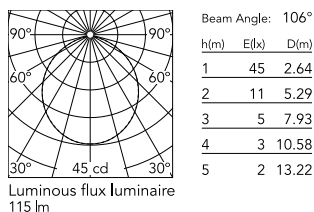

Physical

Colour	Forest Green
Trim	No
Orientation	Fixed
Net weight (kg)	2.5
Package height (mm)	495
Package width (mm)	200
Package length (mm)	180
Package volume (m3)	0.02
IP internal	65

Download

[Mounting instructions](#) ZIP

Photometric Files

[LDT / IES](#) ZIP

Technical Drawings

[2D](#) ZIP

[3D](#) ZIP

[Bim](#) ZIP

Schematic light drawing

Photometric