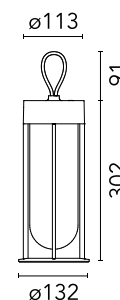

Are you a professional and your project needs consulting and support?

[BOOK AN APPOINTMENT](#)

Main specifications

EAN	8054793317823
Mounting	Portable
Environments	Outdoor wet location
Light source type	LED
Light sources included	Yes
LED type	Edge Lighting
Number of lamps	1
System power (W)	2.5
Source flux (lm)	182
Lumen Output (lm)	115

Physical

Colour	Forest Green
Trim	No
Orientation	Fixed
Net weight (kg)	2.5
Package height (mm)	495
Package width (mm)	200
Package length (mm)	180
Package volume (m3)	0.02
IP internal	65

Download

[Mounting instructions](#) ZIP