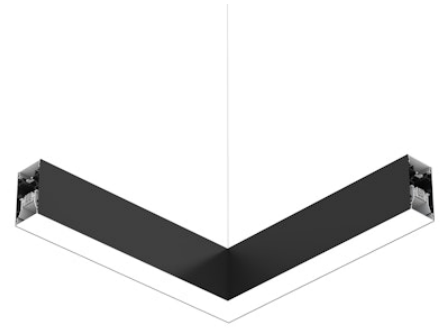

## In-Finity 70 Suspension Up & Down Flat Corner 4000K Micro-Prismatic Diffuser

Designed by FLOS Architectural, 2017

LED modular system for suspended installation, including LED luminaires, aluminum installation profile, and diffusers. Drivers included in lighting modules for 220-240V connection to mains or to other lighting modules. Suspension kit included.