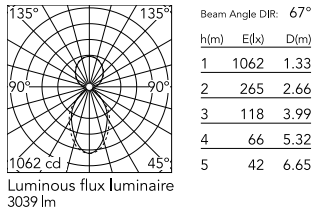

Physical

Colour	Anodized Grey
Trim	No
Orientation	Fixed
Net weight (kg)	4.10
IP internal	20
IP external	20

Download

[Mounting instructions](#)  PDF

Photometric Files

[LDT / IES](#)  ZIP

Technical Drawings

[2D](#)  ZIP

[3D](#)  ZIP

Schematic light drawing

Photometric

Lighting type	Direct, Indirect
Light distribution	Asymmetric
CCT (K)	4000
CRI>	80
Beam angle C0-180 (°)	67
Beam angle C90-270 (°)	76
UGR _L	<19

Electrical

Insulation class	I
Frequency (Hz)	50/60
Power supply	Integrated
Dimmable	No
Power supply type	Non Dimmable
Emergency	No