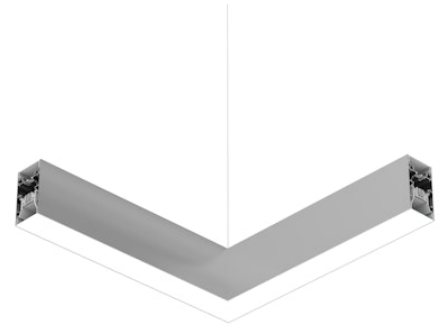

FLOS

N70UFC4U02B Anodized Grey

In-Finity 70 Suspension Up & Down Flat Corner 4000K Micro-Prismatic Diffuser

Designed by FLOS Architectural, 2017

LED modular system for suspended installation, including LED luminaires, aluminum installation profile, and diffusers. Drivers included in lighting modules for 220-240V connection to mains or to other lighting modules. Suspension kit included.

Are you a professional and your project needs consulting and support?

[BOOK AN APPOINTMENT](#)

Main specifications

Mounting	Suspension
Environments	Indoor dry location
Light source type	LED
Light sources included	Yes
LED type	Top LED
Lamp category	LED
Number of lamps	1
Power (W)	41
Lumen Output (lm)	3039

Physical

Colour	Anodized Grey
Trim	No
Orientation	Fixed
Net weight (kg)	4.10
IP internal	20
IP external	20

Download

[Mounting instructions](#)  PDF

Photometric Files

[LDT / IES](#)  ZIP

Technical Drawings

[2D](#)  ZIP

Notes

Micro-Prismatic Diffuser: Highly efficient multilayer diffuser that, thanks to its unique micro-prismatic texture, provides a glare free UGR<19 light beam. / Emergency: Emergency Module available in all versions, length 1405 mm. In normal use, it uses the same power consumption as the standard In-Finity. In emergency use, it emits 10% of normal use during 3 hours. Endcaps: must be ordered separately. Consult Flos Architectural team for a configuration without end caps.