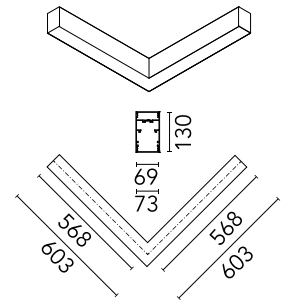

LED modular system for suspended installation, including LED luminaires, aluminum installation profile, and diffusers. Drivers included in lighting modules for 220-240V connection to mains or to other lighting modules. Suspension kit included.

Are you a professional and your project needs consulting and support?

[BOOK AN APPOINTMENT](#)