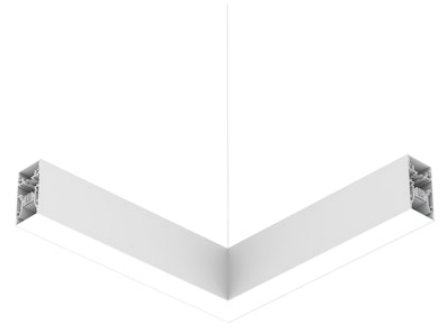

## In-Finity 70 Suspension Up & Down Flat Corner 4000K Micro-Prismatic Diffuser Dali

Designed by FLOS Architectural, 2017

LED modular system for suspended installation, including LED luminaires, aluminum installation profile, and diffusers. Drivers included in lighting modules for 220-240V connection to mains or to other lighting modules. Suspension kit included.