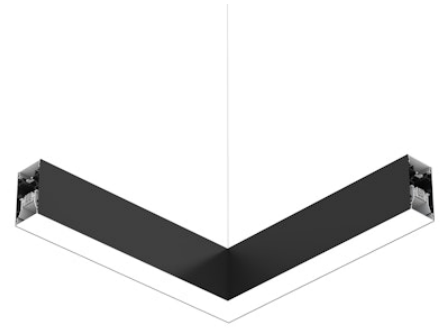

FLOS

■ N70UFC4U14BDA Black

In-Finity 70 Suspension Up & Down Flat Corner 4000K Micro-Prismatic Diffuser Dali

Designed by FLOS Architectural, 2017

LED modular system for suspended installation, including LED luminaires, aluminum installation profile, and diffusers. Drivers included in lighting modules for 220-240V connection to mains or to other lighting modules. Suspension kit included.

Physical

Colour	Black
Trim	No
Orientation	Fixed
Net weight (kg)	4.10
IP internal	20
IP external	20

Download

[Mounting instructions](#) PDF

Photometric Files

[LDT / IES](#) ZIP

Technical Drawings

[2D](#) ZIP

Notes

Micro-Prismatic Diffuser: Highly efficient multilayer diffuser that, thanks to its unique micro-prismatic texture, provides a glare free UGR<19 light beam. / Emergency: Emergency Module available in all versions, length 1405 mm. In normal use, it uses the same power consumption as the standard In-Finity. In emergency use, it emits 10% of normal use during 3 hours. Endcaps: must be ordered separately. Consult Flos Architectural team for a configuration without end caps.