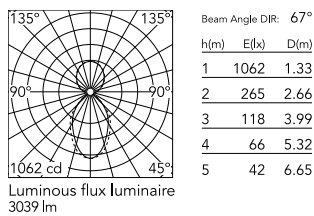

Physical

Colour	Black
Trim	No
Orientation	Fixed
Net weight (kg)	4.10
IP internal	20
IP external	20

Download

[Mounting instructions](#) PDF

Photometric Files

[LDT / IES](#) ZIP

Technical Drawings

[2D](#) ZIP

[3D](#) ZIP

Schematic light drawing

Photometric

Lighting type	Direct, Indirect
Light distribution	Asymmetric
CCT (K)	4000
CRI>	80
Beam angle C0-180 (°)	67
Beam angle C90-270 (°)	76
UGR _L	<19

Electrical

Insulation class	I
Frequency (Hz)	50/60
Power supply	Integrated
Dimmable	Yes
Power supply type	Dimmable DALI 1
Emergency	No