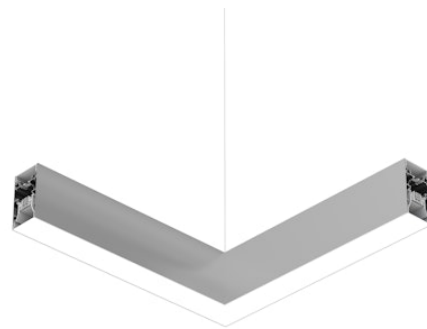

FLOS

N70UFC4U02BDA Anodized Grey

In-Finity 70 Suspension Up & Down Flat Corner 4000K Micro-Prismatic Diffuser Dali

Designed by FLOS Architectural, 2017

LED modular system for suspended installation, including LED luminaires, aluminum installation profile, and diffusers. Drivers included in lighting modules for 220-240V connection to mains or to other lighting modules. Suspension kit included.

Are you a professional and your project needs consulting and support?

[BOOK AN APPOINTMENT](#)

Main specifications

Mounting	Suspension
Environments	Indoor dry location
Light source type	LED
Light sources included	Yes
LED type	Top LED
Lamp category	LED
Number of lamps	1
Power (W)	41
Lumen Output (lm)	3039

Physical

Colour	Anodized Grey
Trim	No
Orientation	Fixed
Net weight (kg)	4.10
IP internal	20
IP external	20

Download

[Mounting instructions](#)  PDF

Photometric Files

[LDT / IES](#)  ZIP

Technical Drawings

[2D](#)  ZIP

Notes

Micro-Prismatic Diffuser: Highly efficient multilayer diffuser that, thanks to its unique micro-prismatic texture, provides a glare free UGR<19 light beam. / Emergency: Emergency Module available in all versions, length 1405 mm. In normal use, it uses the same power consumption as the standard In-Finity. In emergency use, it emits 10% of normal use during 3 hours. Endcaps: must be ordered separately. Consult Flos Architectural team for a configuration without end caps.