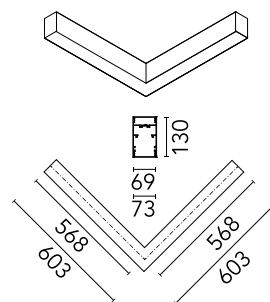

LED modular system for suspended installation, including LED luminaires, aluminum installation profile, and diffusers. Drivers included in lighting modules for 220-240V connection to mains or to other lighting modules. Suspension kit included.

Are you a professional and your project needs consulting and support?

[BOOK AN APPOINTMENT](#)