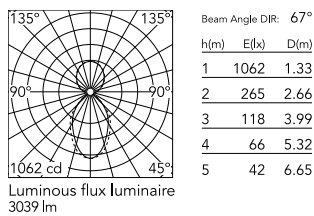

Physical

Colour	Anodized Grey
Trim	No
Orientation	Fixed
Net weight (kg)	4.10
IP internal	20
IP external	20

Download

[Mounting instructions](#)  PDF

Photometric Files

[LDT / IES](#)  ZIP

Technical Drawings

[2D](#)  ZIP

[3D](#)  ZIP

Schematic light drawing

Photometric

Lighting type	Direct, Indirect
Light distribution	Asymmetric
CCT (K)	4000
CRI>	80
Beam angle C0-180 (°)	67
Beam angle C90-270 (°)	76
UGR _L	<19

Electrical

Insulation class	I
Frequency (Hz)	50/60
Power supply	Integrated
Dimmable	Yes
Power supply type	Dimmable DALI 1
Emergency	No