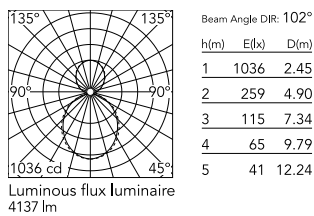

Physical

Colour	White
Trim	No
Orientation	Fixed
Net weight (kg)	4.10
IP internal	20
IP external	20

Download

[Mounting instructions](#)  PDF

Photometric Files

[LDT / IES](#)  ZIP

Technical Drawings

[2D](#)  ZIP

[3D](#)  ZIP

Schematic light drawing

Photometric

Lighting type	Direct, Indirect
Light distribution	Asymmetric
CCT (K)	4000
CRI>	80
Beam angle C0-180 (°)	102
Beam angle C90-270 (°)	106

Electrical

Insulation class	I
Frequency (Hz)	50/60
Power supply	Integrated
Dimmable	No
Power supply type	Non Dimmable
Emergency	No