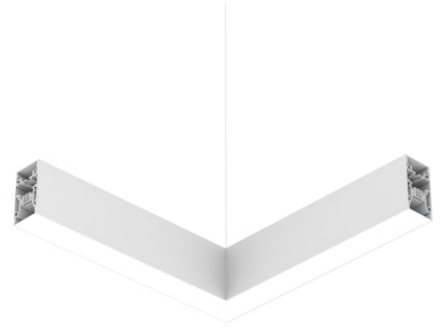

FLOS

N70UFC4G30B White

In-Finity 70 Suspension Up & Down Flat Corner 4000K General Lighting

Designed by FLOS Architectural, 2017

LED modular system for suspended installation, including LED luminaires, aluminum installation profile, and diffusers. Drivers included in lighting modules for 220-240V connection to mains or to other lighting modules. Suspension kit included.

Physical

Colour	White
Trim	No
Orientation	Fixed
Net weight (kg)	4.10
IP internal	20
IP external	20

Download

[Mounting instructions](#)  PDF

Photometric Files

[LDT / IES](#)  ZIP

Technical Drawings

[2D](#)  ZIP