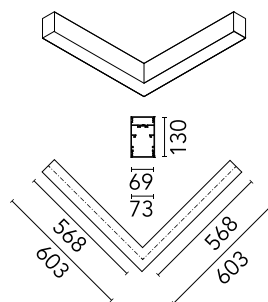

LED modular system for suspended installation, including LED luminaires, aluminum installation profile, and diffusers. Drivers included in lighting modules for 220-240V connection to mains or to other lighting modules. Suspension kit included.

Are you a professional and your project needs consulting and support?

[BOOK AN APPOINTMENT](#)