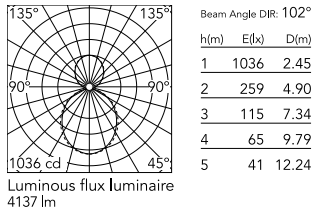

Physical

Colour	Black
Trim	No
Orientation	Fixed
Net weight (kg)	4.10
IP internal	20
IP external	20

Download

[Mounting instructions](#) PDF

Photometric Files

[LDT / IES](#) ZIP

Technical Drawings

[2D](#) ZIP

[3D](#) ZIP

Schematic light drawing

Photometric

Lighting type	Direct, Indirect
Light distribution	Asymmetric
CCT (K)	4000
CRI>	80
Beam angle C0-180 (°)	102
Beam angle C90-270 (°)	106

Electrical

Insulation class	I
Frequency (Hz)	50/60
Power supply	Integrated
Dimmable	No
Power supply type	Non Dimmable
Emergency	No