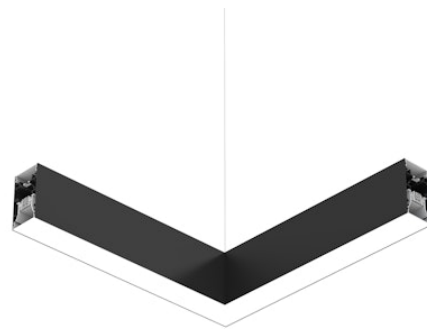

FLOS

■ N70UFC4G14B Black

In-Finity 70 Suspension Up & Down Flat Corner 4000K General Lighting

Designed by FLOS Architectural, 2017

LED modular system for suspended installation, including LED luminaires, aluminum installation profile, and diffusers. Drivers included in lighting modules for 220-240V connection to mains or to other lighting modules. Suspension kit included.

Physical

Colour	Black
Trim	No
Orientation	Fixed
Net weight (kg)	4.10
IP internal	20
IP external	20

Download

[Mounting instructions](#) PDF

Photometric Files

[LDT / IES](#) ZIP

Technical Drawings

[2D](#) ZIP