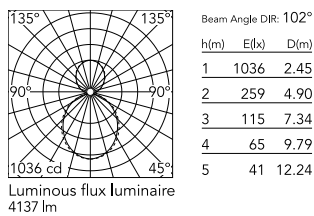

Physical

Colour	Anodized Grey
Trim	No
Orientation	Fixed
Net weight (kg)	4.10
IP internal	20
IP external	20

Download

[Mounting instructions](#)  PDF

Photometric Files

[LDT / IES](#)  ZIP

Technical Drawings

[2D](#)  ZIP

[3D](#)  ZIP

Schematic light drawing

Photometric

Lighting type	Direct, Indirect
Light distribution	Asymmetric
CCT (K)	4000
CRI>	80
Beam angle C0-180 (°)	102
Beam angle C90-270 (°)	106

Electrical

Insulation class	I
Frequency (Hz)	50/60
Power supply	Integrated
Dimmable	No
Power supply type	Non Dimmable
Emergency	No