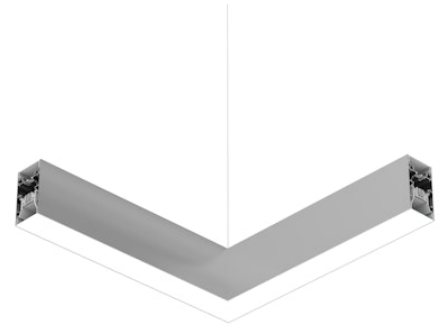

FLOS

N70UFC4G02B Anodized Grey

In-Finity 70 Suspension Up & Down Flat Corner 4000K General Lighting

Designed by FLOS Architectural, 2017

LED modular system for suspended installation, including LED luminaires, aluminum installation profile, and diffusers. Drivers included in lighting modules for 220-240V connection to mains or to other lighting modules. Suspension kit included.

Are you a professional and your project needs consulting and support?

[BOOK AN APPOINTMENT](#)

Main specifications

Mounting	Suspension
Environments	Indoor dry location
Light source type	LED
Light sources included	Yes
LED type	Top LED
Lamp category	LED
Number of lamps	1
Power (W)	41
Lumen Output (lm)	4137

Physical

Colour	Anodized Grey
Trim	No
Orientation	Fixed
Net weight (kg)	4.10
IP internal	20
IP external	20

Download

[Mounting instructions](#)  PDF

Photometric Files

[LDT / IES](#)  ZIP

Technical Drawings

[2D](#)  ZIP

Notes

Opal Diffuser: Diffuse, glare free and uniform lighting throughout the room. /
Emergency: Emergency Module available in all versions, length 1405 mm. In normal use, it uses the same power consumption as the standard In-Finity. In emergency use, it emits 10% of normal use during 3 hours. Endcaps: must be ordered separately. Consult Flos Architectural team for a configuration without end caps.