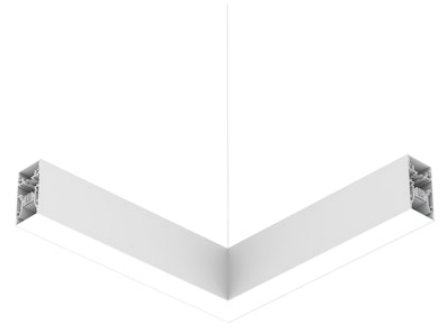

FLOS

N70UFC4G30BDA White

In-Finity 70 Suspension Up & Down Flat Corner 4000K General Lighting Dali

Designed by FLOS Architectural, 2017

LED modular system for suspended installation, including LED luminaires, aluminum installation profile, and diffusers. Drivers included in lighting modules for 220-240V connection to mains or to other lighting modules. Suspension kit included.

Physical

Colour	White
Trim	No
Orientation	Fixed
Net weight (kg)	4.10
IP internal	20
IP external	20

Download

[Mounting instructions](#)  PDF

Photometric Files

[LDT / IES](#)  ZIP

Technical Drawings

[2D](#)  ZIP