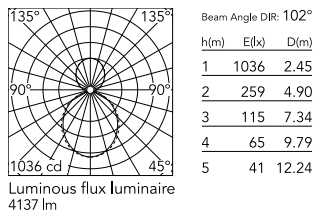

Physical

Colour	White
Trim	No
Orientation	Fixed
Net weight (kg)	4.10
IP internal	20
IP external	20

Download

[Mounting instructions](#)  PDF

Photometric Files

[LDT / IES](#)  ZIP

Technical Drawings

[2D](#)  ZIP

[3D](#)  ZIP

Schematic light drawing

Photometric

Lighting type	Direct, Indirect
Light distribution	Asymmetric
CCT (K)	4000
CRI>	80
Beam angle C0-180 (°)	102
Beam angle C90-270 (°)	106

Electrical

Insulation class	I
Frequency (Hz)	50/60
Power supply	Integrated
Dimmable	Yes
Power supply type	Dimmable DALI 1
Emergency	No