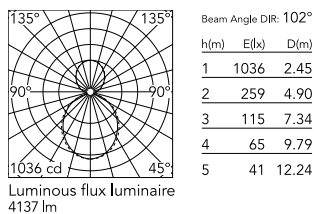

Physical

Colour	Black
Trim	No
Orientation	Fixed
Net weight (kg)	4.10
IP internal	20
IP external	20

Download

[Mounting instructions](#)  PDF

Photometric Files

[LDT / IES](#)  ZIP

Technical Drawings

[2D](#)  ZIP

[3D](#)  ZIP

Schematic light drawing

Photometric

Lighting type	Direct, Indirect
Light distribution	Asymmetric
CCT (K)	4000
CRI>	80
Beam angle C0-180 (°)	102
Beam angle C90-270 (°)	106

Electrical

Insulation class	I
Frequency (Hz)	50/60
Power supply	Integrated
Dimmable	Yes
Power supply type	Dimmable DALI 1
Emergency	No