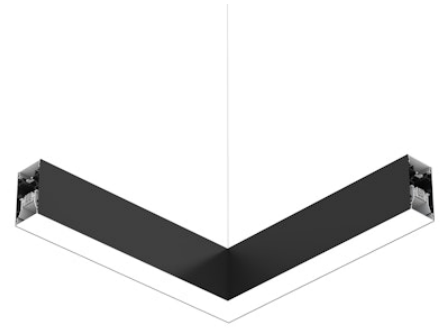

FLOS

■ N70UFC4G14BDA Black

In-Finity 70 Suspension Up & Down Flat Corner 4000K General Lighting Dali

Designed by FLOS Architectural, 2017

LED modular system for suspended installation, including LED luminaires, aluminum installation profile, and diffusers. Drivers included in lighting modules for 220-240V connection to mains or to other lighting modules. Suspension kit included.

Physical

Colour	Black
Trim	No
Orientation	Fixed
Net weight (kg)	4.10
IP internal	20
IP external	20

Download

[Mounting instructions](#)  PDF

Photometric Files

[LDT / IES](#)  ZIP

Technical Drawings

[2D](#)  ZIP