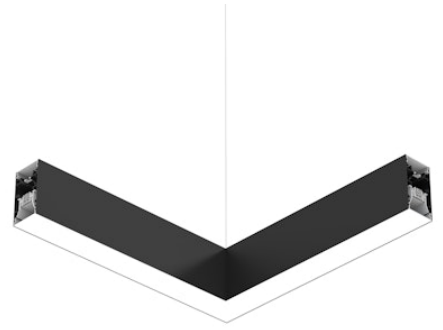

## In-Finity 70 Suspension Up & Down Flat Corner 3000K Micro-Prismatic Diffuser

Designed by FLOS Architectural, 2017

LED modular system for suspended installation, including LED luminaires, aluminum installation profile, and diffusers. Drivers included in lighting modules for 220-240V connection to mains or to other lighting modules. Suspension kit included.