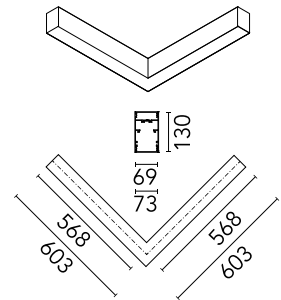

LED modular system for suspended installation, including LED luminaires, aluminum installation profile, and diffusers. Drivers included in lighting modules for 220-240V connection to mains or to other lighting modules. Suspension kit included.

Are you a professional and your project needs consulting and support?

[BOOK AN APPOINTMENT](#)