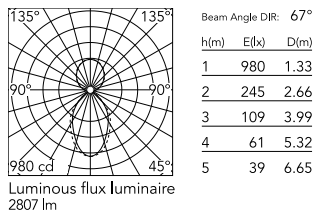

Physical

Colour	Anodized Grey
Trim	No
Orientation	Fixed
Net weight (kg)	4.10
IP internal	20
IP external	20

Download

[Mounting instructions](#) PDF

Photometric Files

[LDT / IES](#) ZIP

Technical Drawings

[2D](#) ZIP

[3D](#) ZIP

Schematic light drawing

Photometric

Lighting type	Direct, Indirect
Light distribution	Asymmetric
CCT (K)	3000
CRI>	80
Beam angle C0-180 (°)	67
Beam angle C90-270 (°)	76
UGR _L	<19

Electrical

Insulation class	I
Frequency (Hz)	50/60
Power supply	Integrated
Dimmable	No
Power supply type	Non Dimmable
Emergency	No