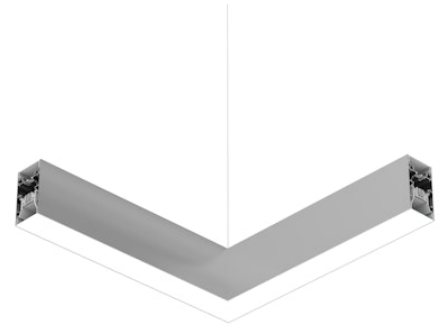

FLOS

N70UFC3U02B Anodized Grey

In-Finity 70 Suspension Up & Down Flat Corner 3000K Micro-Prismatic Diffuser

Designed by FLOS Architectural, 2017

LED modular system for suspended installation, including LED luminaires, aluminum installation profile, and diffusers. Drivers included in lighting modules for 220-240V connection to mains or to other lighting modules. Suspension kit included.

Are you a professional and your project needs consulting and support?

[BOOK AN APPOINTMENT](#)

Main specifications

Mounting	Suspension
Environments	Indoor dry location
Light source type	LED
Light sources included	Yes
LED type	Top LED
Lamp category	LED
Number of lamps	1
Power (W)	41
Lumen Output (lm)	2807

Physical

Colour	Anodized Grey
Trim	No
Orientation	Fixed
Net weight (kg)	4.10
IP internal	20
IP external	20

Download

[Mounting instructions](#) PDF

Photometric Files

[LDT / IES](#) ZIP

Technical Drawings

[2D](#) ZIP

Notes

Micro-Prismatic Diffuser: Highly efficient multilayer diffuser that, thanks to its unique micro-prismatic texture, provides a glare free UGR<19 light beam. / Emergency: Emergency Module available in all versions, length 1405 mm. In normal use, it uses the same power consumption as the standard In-Finity. In emergency use, it emits 10% of normal use during 3 hours. Endcaps: must be ordered separately. Consult Flos Architectural team for a configuration without end caps.