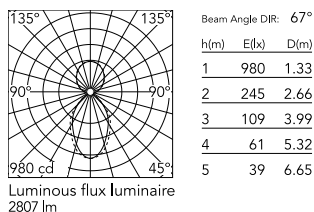

Physical

Colour	White
Trim	No
Orientation	Fixed
Net weight (kg)	4.10
IP internal	20
IP external	20

Download

[Mounting instructions](#)  PDF

Photometric Files

[LDT / IES](#)  ZIP

Technical Drawings

[2D](#)  ZIP

[3D](#)  ZIP

Schematic light drawing

Photometric

Lighting type	Direct, Indirect
Light distribution	Asymmetric
CCT (K)	3000
CRI>	80
Beam angle C0-180 (°)	67
Beam angle C90-270 (°)	76
UGR _L	<19

Electrical

Insulation class	I
Frequency (Hz)	50/60
Power supply	Integrated
Dimmable	Yes
Power supply type	Dimmable DALI 1
Emergency	No