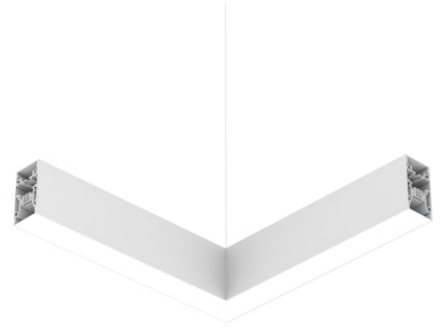

FLOS

N70UFC3U30BDA White

In-Finity 70 Suspension Up & Down Flat Corner 3000K Micro-Prismatic Diffuser Dali

Designed by FLOS Architectural, 2017

LED modular system for suspended installation, including LED luminaires, aluminum installation profile, and diffusers. Drivers included in lighting modules for 220-240V connection to mains or to other lighting modules. Suspension kit included.

Physical

Colour	White
Trim	No
Orientation	Fixed
Net weight (kg)	4.10
IP internal	20
IP external	20

Download

[Mounting instructions](#)  PDF

Photometric Files

[LDT / IES](#)  ZIP

Technical Drawings

[2D](#)  ZIP

Notes

Micro-Prismatic Diffuser: Highly efficient multilayer diffuser that, thanks to its unique micro-prismatic texture, provides a glare free UGR<19 light beam. / Emergency: Emergency Module available in all versions, length 1405 mm. In normal use, it uses the same power consumption as the standard In-Finity. In emergency use, it emits 10% of normal use during 3 hours. Endcaps: must be ordered separately. Consult Flos Architectural team for a configuration without end caps.