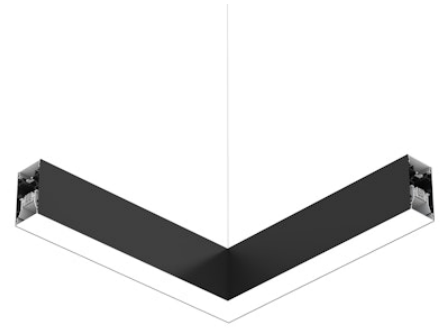

FLOS

■ N70UFC3U14BDA Black

In-Finity 70 Suspension Up & Down Flat Corner 3000K Micro-Prismatic Diffuser Dali

Designed by FLOS Architectural, 2017

LED modular system for suspended installation, including LED luminaires, aluminum installation profile, and diffusers. Drivers included in lighting modules for 220-240V connection to mains or to other lighting modules. Suspension kit included.

Physical

Colour	Black
Trim	No
Orientation	Fixed
Net weight (kg)	4.10
IP internal	20
IP external	20

Download

[Mounting instructions](#) PDF

Photometric Files

[LDT / IES](#) ZIP

Technical Drawings

[2D](#) ZIP

Notes

Micro-Prismatic Diffuser: Highly efficient multilayer diffuser that, thanks to its unique micro-prismatic texture, provides a glare free UGR<19 light beam. / Emergency: Emergency Module available in all versions, length 1405 mm. In normal use, it uses the same power consumption as the standard In-Finity. In emergency use, it emits 10% of normal use during 3 hours. Endcaps: must be ordered separately. Consult Flos Architectural team for a configuration without end caps.