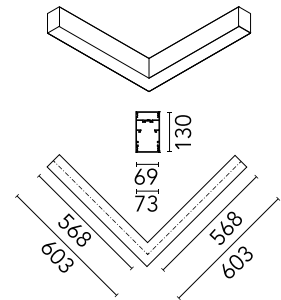

LED modular system for suspended installation, including LED luminaires, aluminum installation profile, and diffusers. Drivers included in lighting modules for 220-240V connection to mains or to other lighting modules. Suspension kit included.

Are you a professional and your project needs consulting and support?

[BOOK AN APPOINTMENT](#)