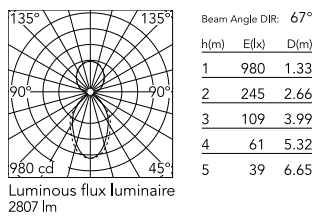

Physical

Colour	Black
Trim	No
Orientation	Fixed
Net weight (kg)	4.10
IP internal	20
IP external	20

Download

[Mounting instructions](#) PDF

Photometric Files

[LDT / IES](#) ZIP

Technical Drawings

[2D](#) ZIP

[3D](#) ZIP

Schematic light drawing

Photometric

Lighting type	Direct, Indirect
Light distribution	Asymmetric
CCT (K)	3000
CRI>	80
Beam angle C0-180 (°)	67
Beam angle C90-270 (°)	76
UGR _L	<19

Electrical

Insulation class	I
Frequency (Hz)	50/60
Power supply	Integrated
Dimmable	Yes
Power supply type	Dimmable DALI 1
Emergency	No