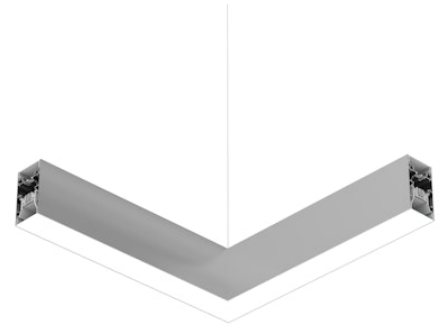

FLOS

N70UFC3U02BDA Anodized Grey

In-Finity 70 Suspension Up & Down Flat Corner 3000K Micro-Prismatic Diffuser Dali

Designed by FLOS Architectural, 2017

LED modular system for suspended installation, including LED luminaires, aluminum installation profile, and diffusers. Drivers included in lighting modules for 220-240V connection to mains or to other lighting modules. Suspension kit included.

Are you a professional and your project needs consulting and support?

[BOOK AN APPOINTMENT](#)

Main specifications

Mounting	Suspension
Environments	Indoor dry location
Light source type	LED
Light sources included	Yes
LED type	Top LED
Lamp category	LED
Number of lamps	1
Power (W)	41
Lumen Output (lm)	2807

Physical

Colour	Anodized Grey
Trim	No
Orientation	Fixed
Net weight (kg)	4.10
IP internal	20
IP external	20

Download

[Mounting instructions](#)  PDF

Photometric Files

[LDT / IES](#)  ZIP

Technical Drawings

[2D](#)  ZIP

Notes

Micro-Prismatic Diffuser: Highly efficient multilayer diffuser that, thanks to its unique micro-prismatic texture, provides a glare free UGR<19 light beam. / Emergency: Emergency Module available in all versions, length 1405 mm. In normal use, it uses the same power consumption as the standard In-Finity. In emergency use, it emits 10% of normal use during 3 hours. Endcaps: must be ordered separately. Consult Flos Architectural team for a configuration without end caps.