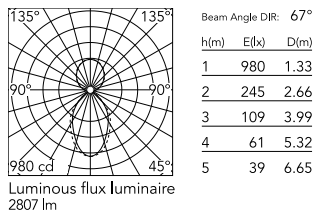

Physical

Colour	Anodized Grey
Trim	No
Orientation	Fixed
Net weight (kg)	4.10
IP internal	20
IP external	20

Download

[Mounting instructions](#)  PDF

Photometric Files

[LDT / IES](#)  ZIP

Technical Drawings

[2D](#)  ZIP

[3D](#)  ZIP

Schematic light drawing

Photometric

Lighting type	Direct, Indirect
Light distribution	Asymmetric
CCT (K)	3000
CRI>	80
Beam angle C0-180 (°)	67
Beam angle C90-270 (°)	76
UGR _L	<19

Electrical

Insulation class	I
Frequency (Hz)	50/60
Power supply	Integrated
Dimmable	Yes
Power supply type	Dimmable DALI 1
Emergency	No