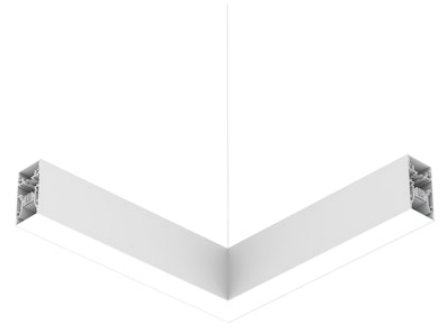

FLOS

N70UFC3G30B White

In-Finity 70 Suspension Up & Down Flat Corner 3000K General Lighting

Designed by FLOS Architectural, 2017

LED modular system for suspended installation, including LED luminaires, aluminum installation profile, and diffusers. Drivers included in lighting modules for 220-240V connection to mains or to other lighting modules. Suspension kit included.

Physical

Colour	White
Trim	No
Orientation	Fixed
Net weight (kg)	4.10
IP internal	20
IP external	20

Download

[Mounting instructions](#)  PDF

Photometric Files

[LDT / IES](#)  ZIP

Technical Drawings

[2D](#)  ZIP