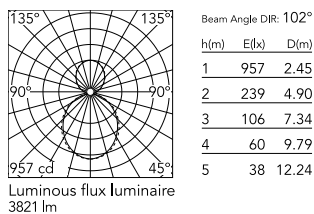

Physical

Colour	White
Trim	No
Orientation	Fixed
Net weight (kg)	4.10
IP internal	20
IP external	20

Download

[Mounting instructions](#)  PDF

Photometric Files

[LDT / IES](#)  ZIP

Technical Drawings

[2D](#)  ZIP

[3D](#)  ZIP

Schematic light drawing

Photometric

Lighting type	Direct, Indirect
Light distribution	Asymmetric
CCT (K)	3000
CRI>	80
Beam angle C0-180 (°)	102
Beam angle C90-270 (°)	106

Electrical

Insulation class	I
Frequency (Hz)	50/60
Power supply	Integrated
Dimmable	No
Power supply type	Non Dimmable
Emergency	No