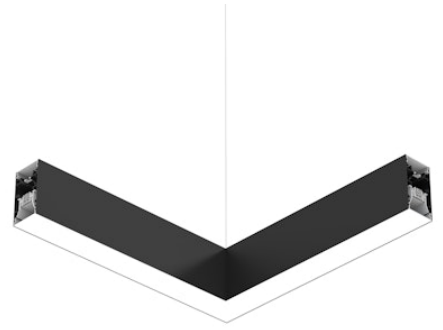

FLOS

■ N70UFC3G14B Black

In-Finity 70 Suspension Up & Down Flat Corner 3000K General Lighting

Designed by FLOS Architectural, 2017

LED modular system for suspended installation, including LED luminaires, aluminum installation profile, and diffusers. Drivers included in lighting modules for 220-240V connection to mains or to other lighting modules. Suspension kit included.

Physical

Colour	Black
Trim	No
Orientation	Fixed
Net weight (kg)	4.10
IP internal	20
IP external	20

Download

Mounting instructions [↓ PDF](#)

Photometric Files

LDT / IES [↓ ZIP](#)

Technical Drawings

2D [↓ ZIP](#)