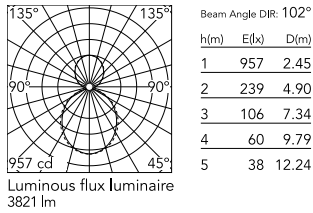

Physical

Colour	Black
Trim	No
Orientation	Fixed
Net weight (kg)	4.10
IP internal	20
IP external	20

Download

Mounting instructions [↓ PDF](#)

Photometric Files

LDT / IES [↓ ZIP](#)

Technical Drawings

2D [↓ ZIP](#)

3D [↓ ZIP](#)

Schematic light drawing

Photometric

Lighting type	Direct, Indirect
Light distribution	Asymmetric
CCT (K)	3000
CRI>	80
Beam angle C0-180 (°)	102
Beam angle C90-270 (°)	106

Electrical

Insulation class	I
Frequency (Hz)	50/60
Power supply	Integrated
Dimmable	No
Power supply type	Non Dimmable
Emergency	No