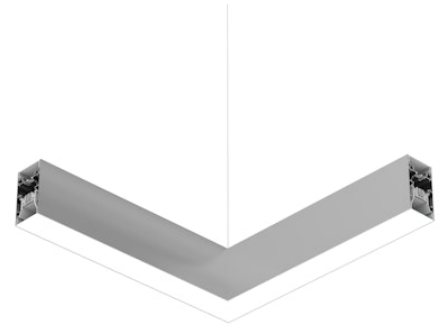

FLOS

N70UFC3G02B Anodized Grey

In-Finity 70 Suspension Up & Down Flat Corner 3000K General Lighting

Designed by FLOS Architectural, 2017

LED modular system for suspended installation, including LED luminaires, aluminum installation profile, and diffusers. Drivers included in lighting modules for 220-240V connection to mains or to other lighting modules. Suspension kit included.

Are you a professional and your project needs consulting and support?

[BOOK AN APPOINTMENT](#)

Main specifications

Mounting	Suspension
Environments	Indoor dry location
Light source type	LED
Light sources included	Yes
LED type	Top LED
Lamp category	LED
Number of lamps	1
Power (W)	41
Lumen Output (lm)	3821

Physical

Colour	Anodized Grey
Trim	No
Orientation	Fixed
Net weight (kg)	4.10
IP internal	20
IP external	20

Download

[Mounting instructions](#)  PDF

Photometric Files

[LDT / IES](#)  ZIP

Technical Drawings

[2D](#)  ZIP

Notes

Opal Diffuser: Diffuse, glare free and uniform lighting throughout the room. /
Emergency: Emergency Module available in all versions, length 1405 mm. In normal use, it uses the same power consumption as the standard In-Finity. In emergency use, it emits 10% of normal use during 3 hours. Endcaps: must be ordered separately. Consult Flos Architectural team for a configuration without end caps.