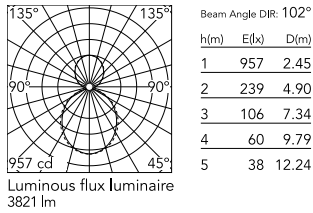

Physical

Colour	Anodized Grey
Trim	No
Orientation	Fixed
Net weight (kg)	4.10
IP internal	20
IP external	20

Download

[Mounting instructions](#)  PDF

Photometric Files

[LDT / IES](#)  ZIP

Technical Drawings

[2D](#)  ZIP

[3D](#)  ZIP

Schematic light drawing

Photometric

Lighting type	Direct, Indirect
Light distribution	Asymmetric
CCT (K)	3000
CRI>	80
Beam angle C0-180 (°)	102
Beam angle C90-270 (°)	106

Electrical

Insulation class	I
Frequency (Hz)	50/60
Power supply	Integrated
Dimmable	No
Power supply type	Non Dimmable
Emergency	No