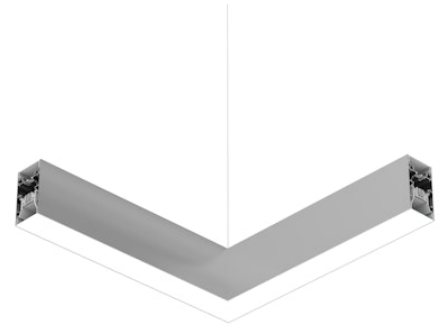

FLOS

N70UFC3G02BDA Anodized Grey

In-Finity 70 Suspension Up & Down Flat Corner 3000K General Lighting Dali

Designed by FLOS Architectural, 2017

LED modular system for suspended installation, including LED luminaires, aluminum installation profile, and diffusers. Drivers included in lighting modules for 220-240V connection to mains or to other lighting modules. Suspension kit included.

Are you a professional and your project needs consulting and support?

[BOOK AN APPOINTMENT](#)

Main specifications

Mounting	Suspension
Environments	Indoor dry location
Light source type	LED
Light sources included	Yes
LED type	Top LED
Lamp category	LED
Number of lamps	1
Power (W)	41
Lumen Output (lm)	3821

Physical

Colour	Anodized Grey
Trim	No
Orientation	Fixed
Net weight (kg)	4.10
IP internal	20
IP external	20

Download

[Mounting instructions](#)  PDF

Photometric Files

[LDT / IES](#)  ZIP

Technical Drawings

[2D](#)  ZIP

Notes

Opal Diffuser: Diffuse, glare free and uniform lighting throughout the room. /
Emergency: Emergency Module available in all versions, length 1405 mm. In normal use, it uses the same power consumption as the standard In-Finity. In emergency use, it emits 10% of normal use during 3 hours. Endcaps: must be ordered separately. Consult Flos Architectural team for a configuration without end caps.