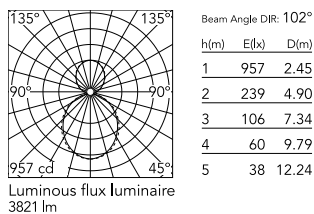

Physical

Colour	Anodized Grey
Trim	No
Orientation	Fixed
Net weight (kg)	4.10
IP internal	20
IP external	20

Download

[Mounting instructions](#)  PDF

Photometric Files

[LDT / IES](#)  ZIP

Technical Drawings

[2D](#)  ZIP

[3D](#)  ZIP

Schematic light drawing

Photometric

Lighting type	Direct, Indirect
Light distribution	Asymmetric
CCT (K)	3000
CRI>	80
Beam angle C0-180 (°)	102
Beam angle C90-270 (°)	106

Electrical

Insulation class	I
Frequency (Hz)	50/60
Power supply	Integrated
Dimmable	Yes
Power supply type	Dimmable DALI 1
Emergency	No