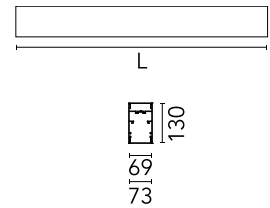

LED modular system for suspended installation, including LED luminaires, aluminum installation profile, and diffusers. Drivers included in lighting modules for 220-240V connection to mains or to other lighting modules. Suspension kit included.