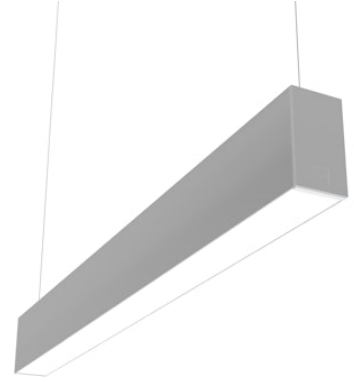

# FLOS

N70UEM4U02B Anodized Grey

## In-Finity 70 Suspension Up & Down Emergency 4000K Micro-Prismatic Diffuser

Designed by FLOS Architectural

LED modular system for suspended installation, including LED luminaires, aluminum installation profile, and diffusers. Drivers included in lighting modules for 220-240V connection to mains or to other lighting modules. Suspension kit included.