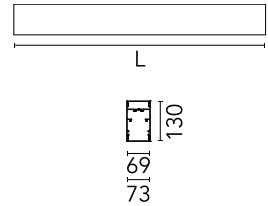

LED modular system for suspended installation, including LED luminaires, aluminum installation profile, and diffusers. Drivers included in lighting modules for 220-240V connection to mains or to other lighting modules. Suspension kit included.